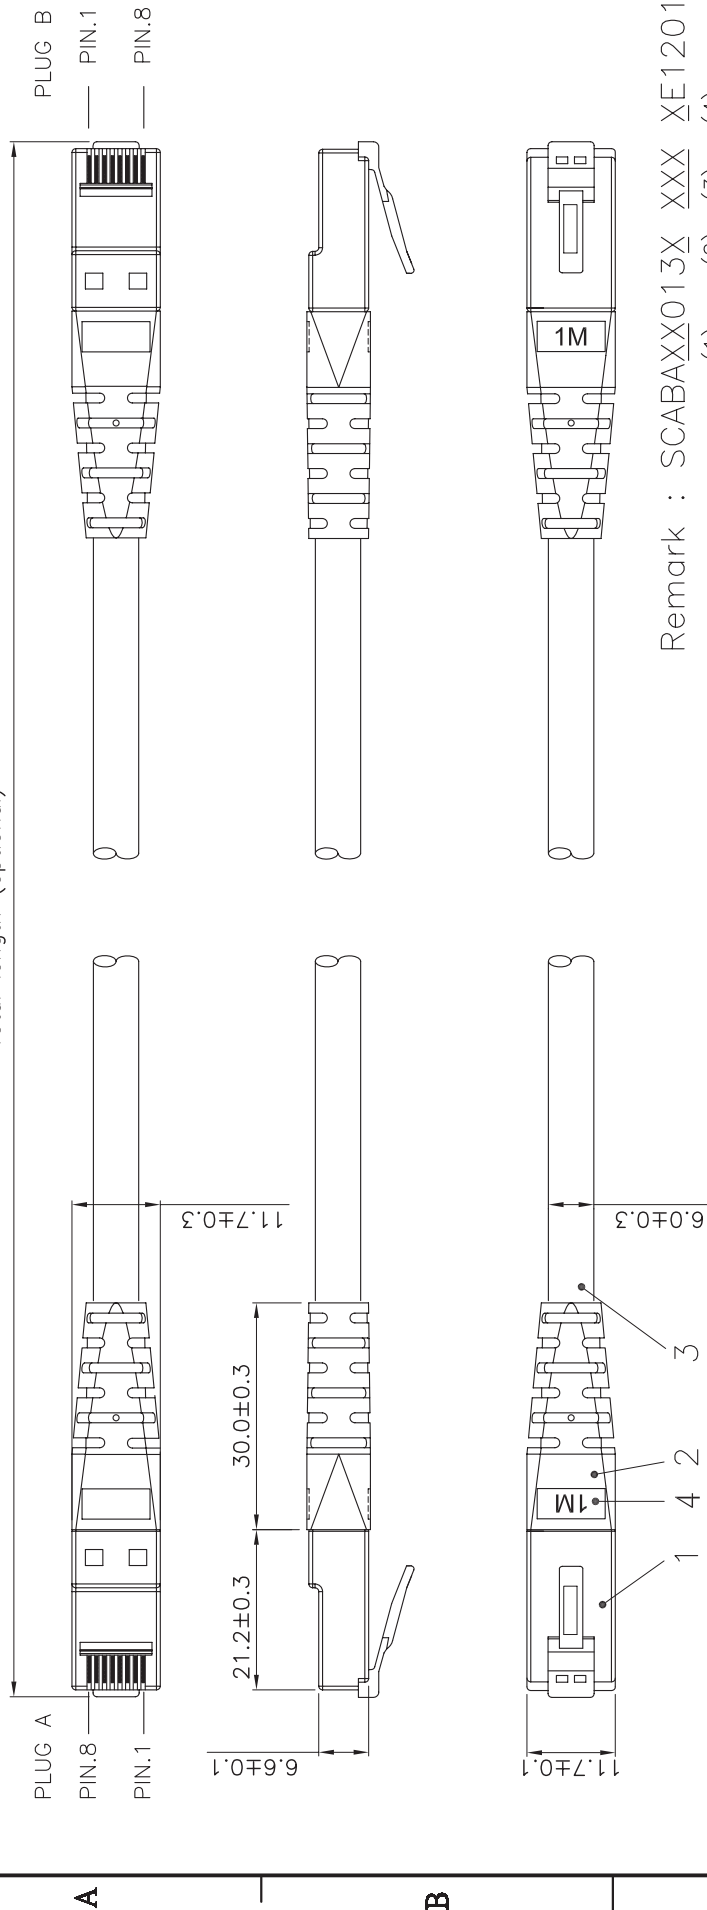

Datenblatt - Fiche technique - Data sheet

21.15.0940

ROLINE UTP-Patchkabel Kat.6, grau, 10,0 m

Cordon ROLINE Cat.6 UTP, gris, 10,0 m

ROLINE UTP Patch Cord, Cat.6, grey, 10.0 m

Total length (optional)

Remark : SCABAXX013X XXX XE1201

- (1) XX : Jacket Color
 - 01=Black(RAL9011), 02=Gray(RAL7035), 03=Red(RAL3031)
 - 05=White(RAL9010), 06=Yellow(RAL1021), 07=Blue(RAL5015)
 - 08=Green(RAL6029), 09=Orange(RAL2003), 10=Purple(RAL4005)
 - 11=Pink(RAL4003)
- (2) X : Wiring
 - 1=T568A, 2=T568B, 3=T568A & T568B combination
- (3) XXX : Length
- (4) Length Unit : 1=cm, 2=meter, 3=feet.
 - (3)(4) : 0501=0.5meter(50cm), 0012=1meter, 0102=10meter
 - 0033=3feet, 0103=10feet

Specification :

- Material :
- 1. RJ45 Plug : (P/N : PU8850)
 - 1-1. Housing : Polycarbonate, UL 94V-2, Transparent color.
 - 1-2. Contact material : Phosphor Bronze with 50-60 micro-inch Nickel plated.
 - 1-3. Contact finished : Min. 50 micro-inch Gold plated.
- 2. Narrow PVC Molded.
- 3. Cable : UTP UnShielded and Twisted,
 - 4 pair Stranded wire UL material approved.
 - 24 AWG conductor and PVC jacket.
- 4. length mark(latch side) : 0.3M,0.5M,0.75M,1M,1.5M,2M,3M,5M,7M,7.5M, 10M,15M,20M,25M,30M.
- 5. Print : roline UTP PATCH CABLE 24AWG 4PR EIA/TIA-568B.2-1
CAT.6 XXXXXX-X

DRAWING		17.MAR.2009		Connie	
CHECK		17.MAR.2009		KLi	
APPROVAL		17.MAR.2009		Yty	
SCALE		1/1 (A4)	UNIT	mm	
DRAWING NO.		21.15.XXXX(SAT)		ITEM NO.: 21.15.XXXX	
DRAWING CLASSIFICATION		SHEET		1 OF 1	
DRAWING CLASSIFICATION		SHEET		1 OF 1	